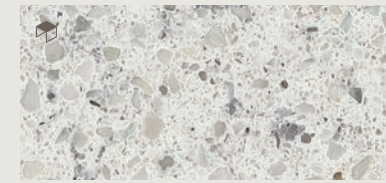

Hellen MA300