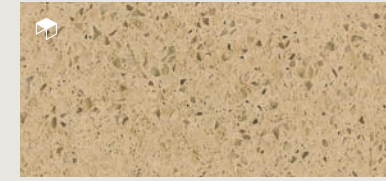

Amarone MU211