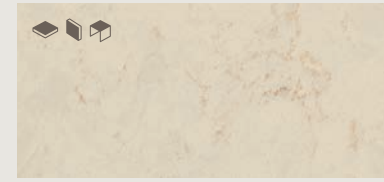

Marina Bay FL107